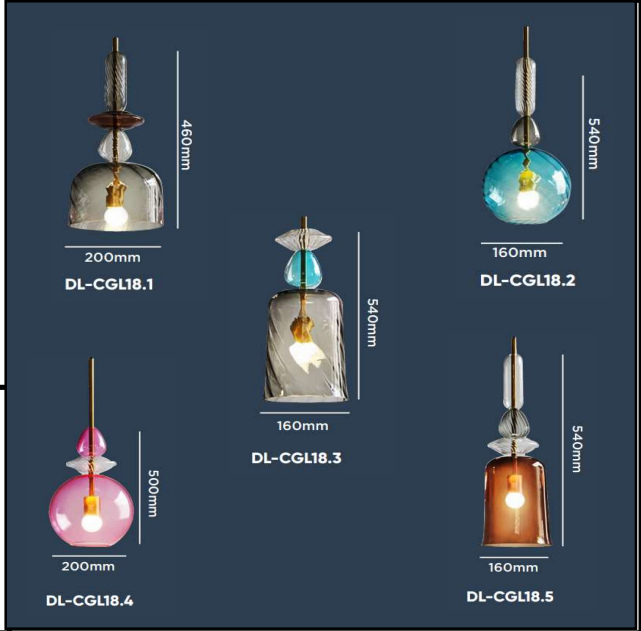

Dimension diagram